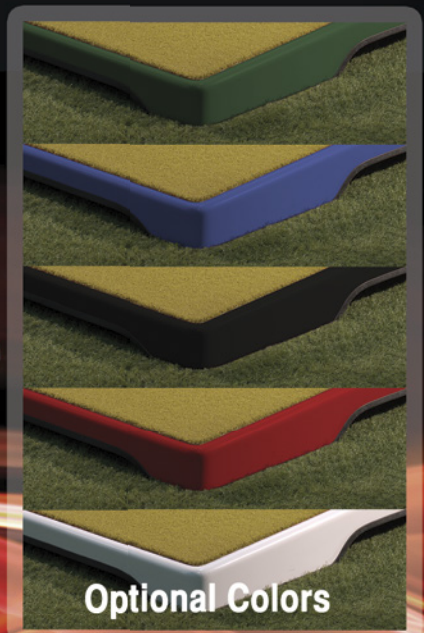

MODEL 504

Batting Practice Platform

- High-Tech composite construction. Provides extremely rigid surface.
- Small footprint on grass. Will not leave large marks on field.
- Tapered sides. Allows air flow under mound to prevent grass from wilting.
- Marine-grade gel coats. Completely waterproof and UV resistant.
- AstroTurf® game turf. Highest-quality turf available.
- Versatile. Good for indoor or outdoor applications.
- Optional Wheel Kit. Wide turf tires will not rut playing surface.
- All components are completely manufactured in the USA.
- Fast delivery. Products are stocked and orders ship within days, not weeks.
- Drop shipping available.
- 5-year warranty for indoor and outdoor use.

PRACTICE
YOUR
A-GAME

Dimension: 42" x 84" x 8"

Weight: 90 lbs

Use: Batting Practice

Age: Any